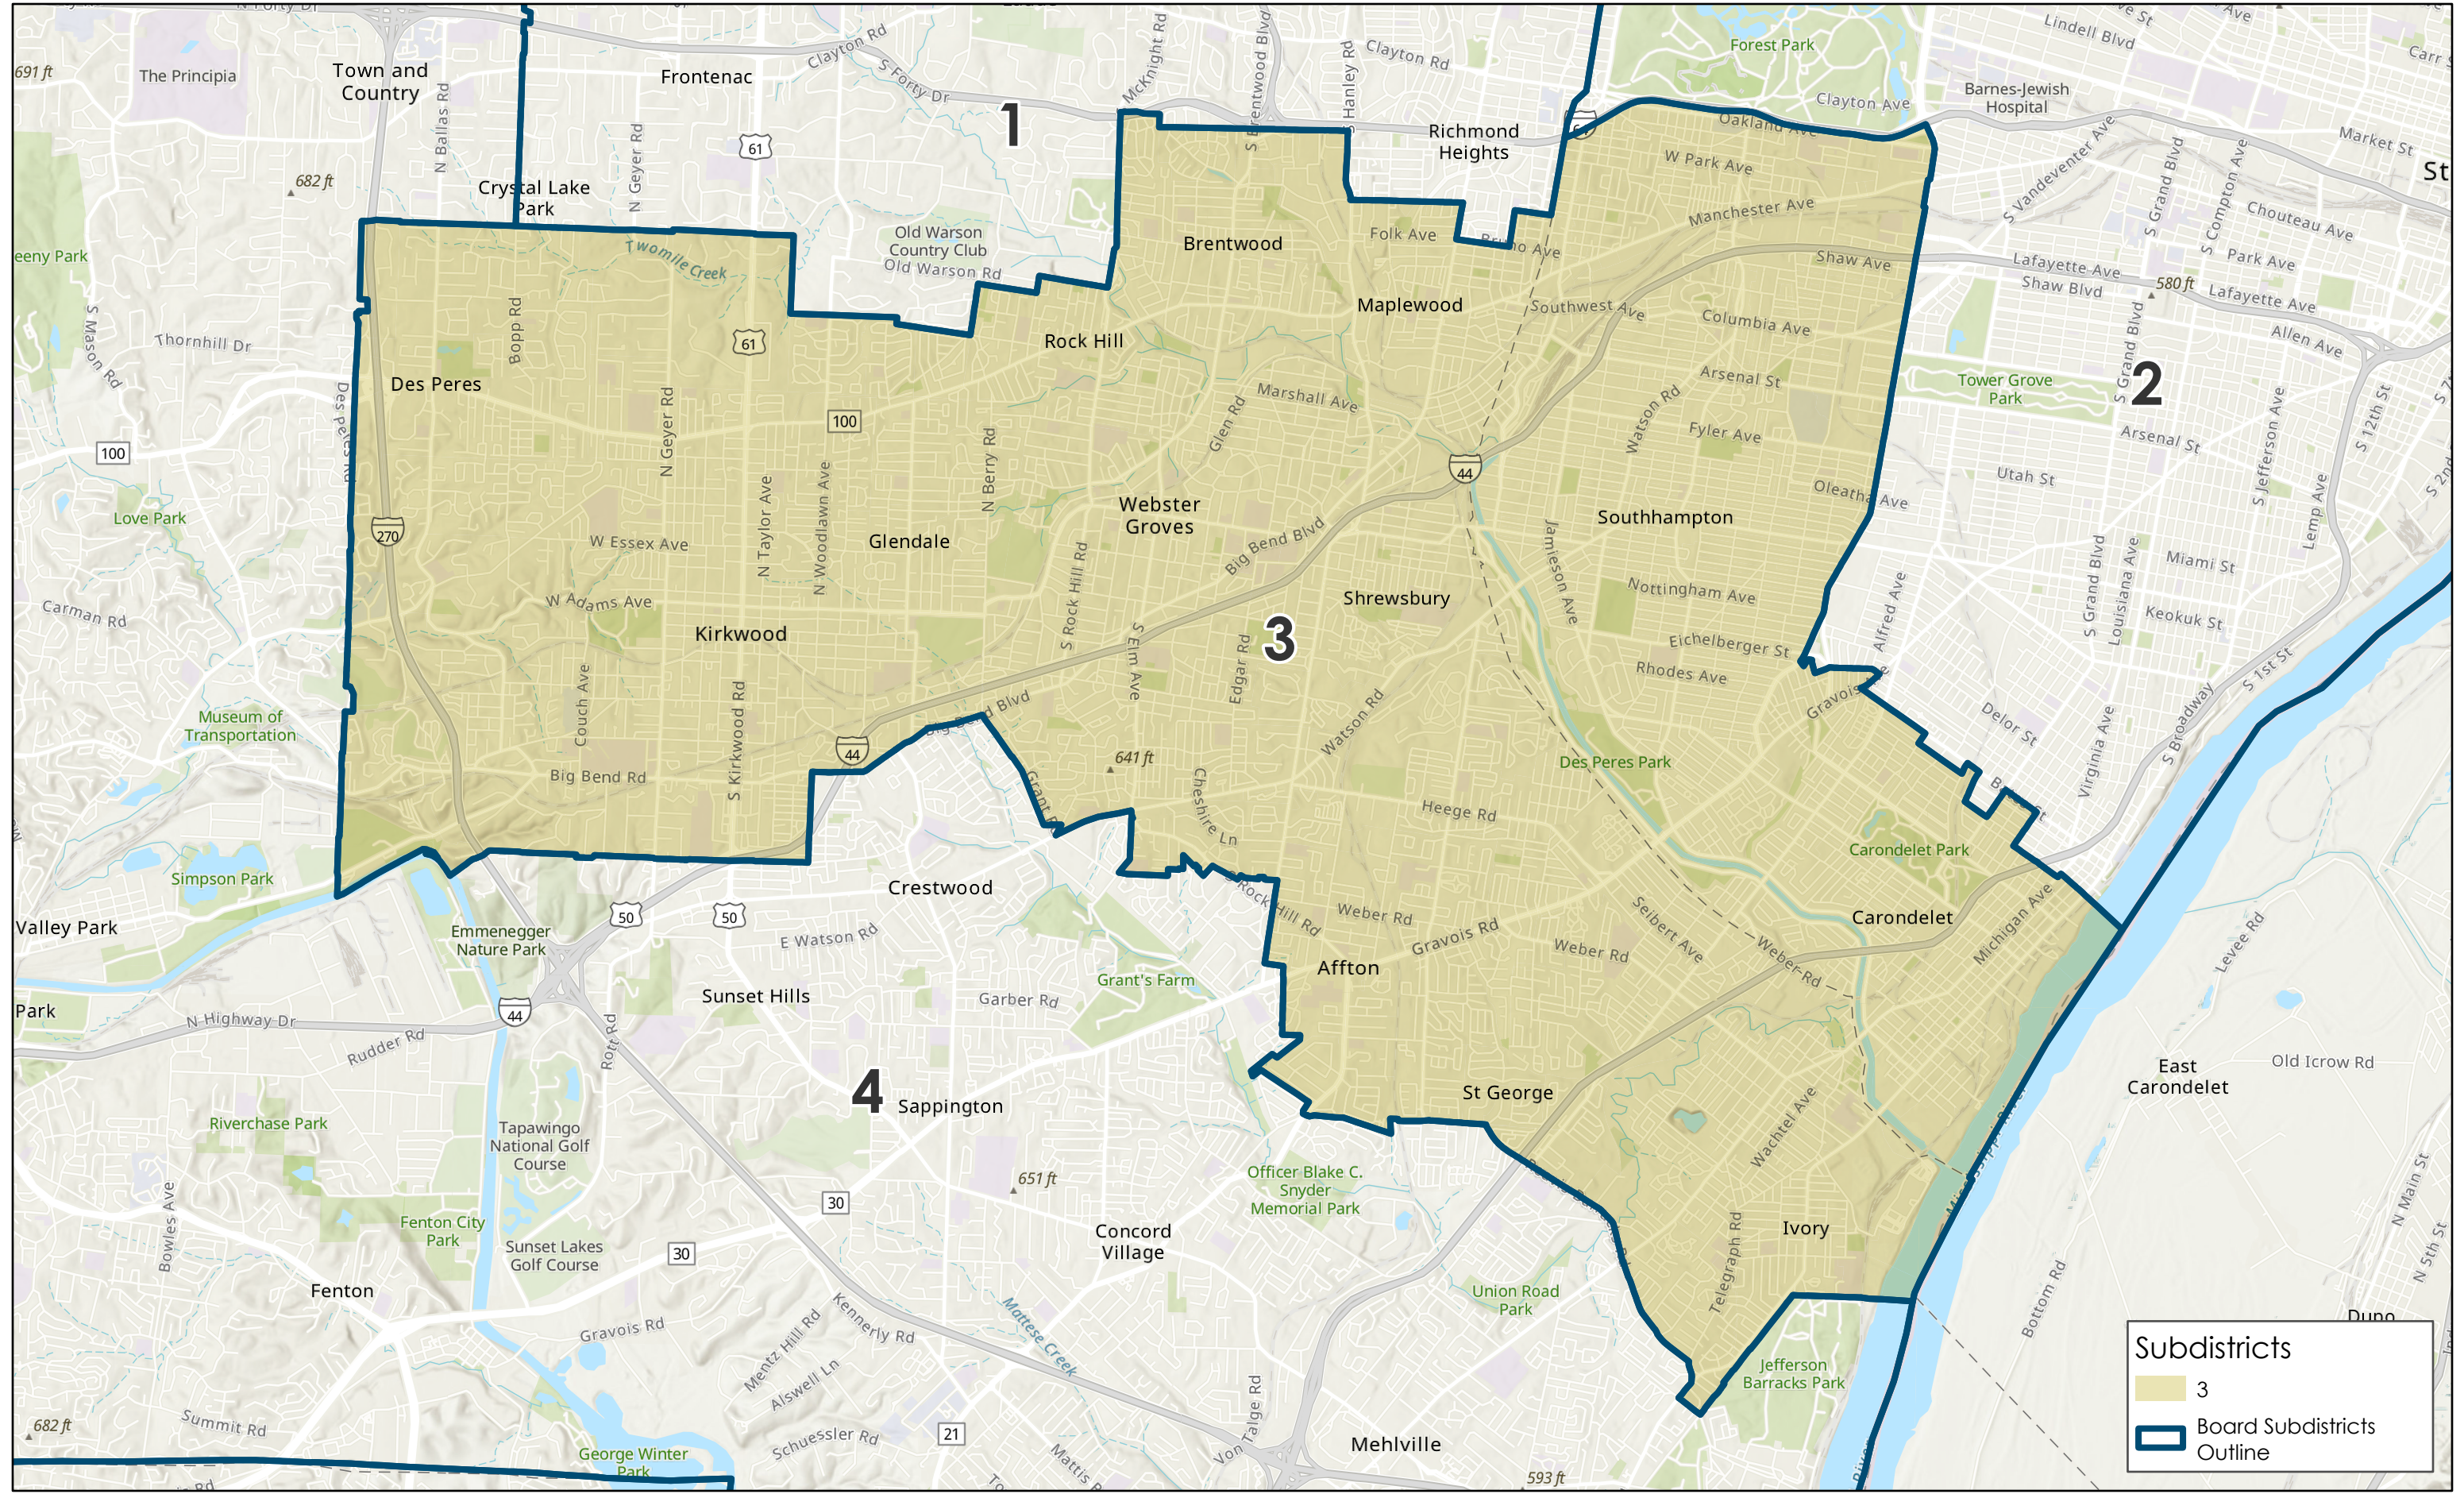

St. Louis Community College Board of Trustees Subdistrict 3

Subdistricts

- 3
- Board Subdistricts Outline