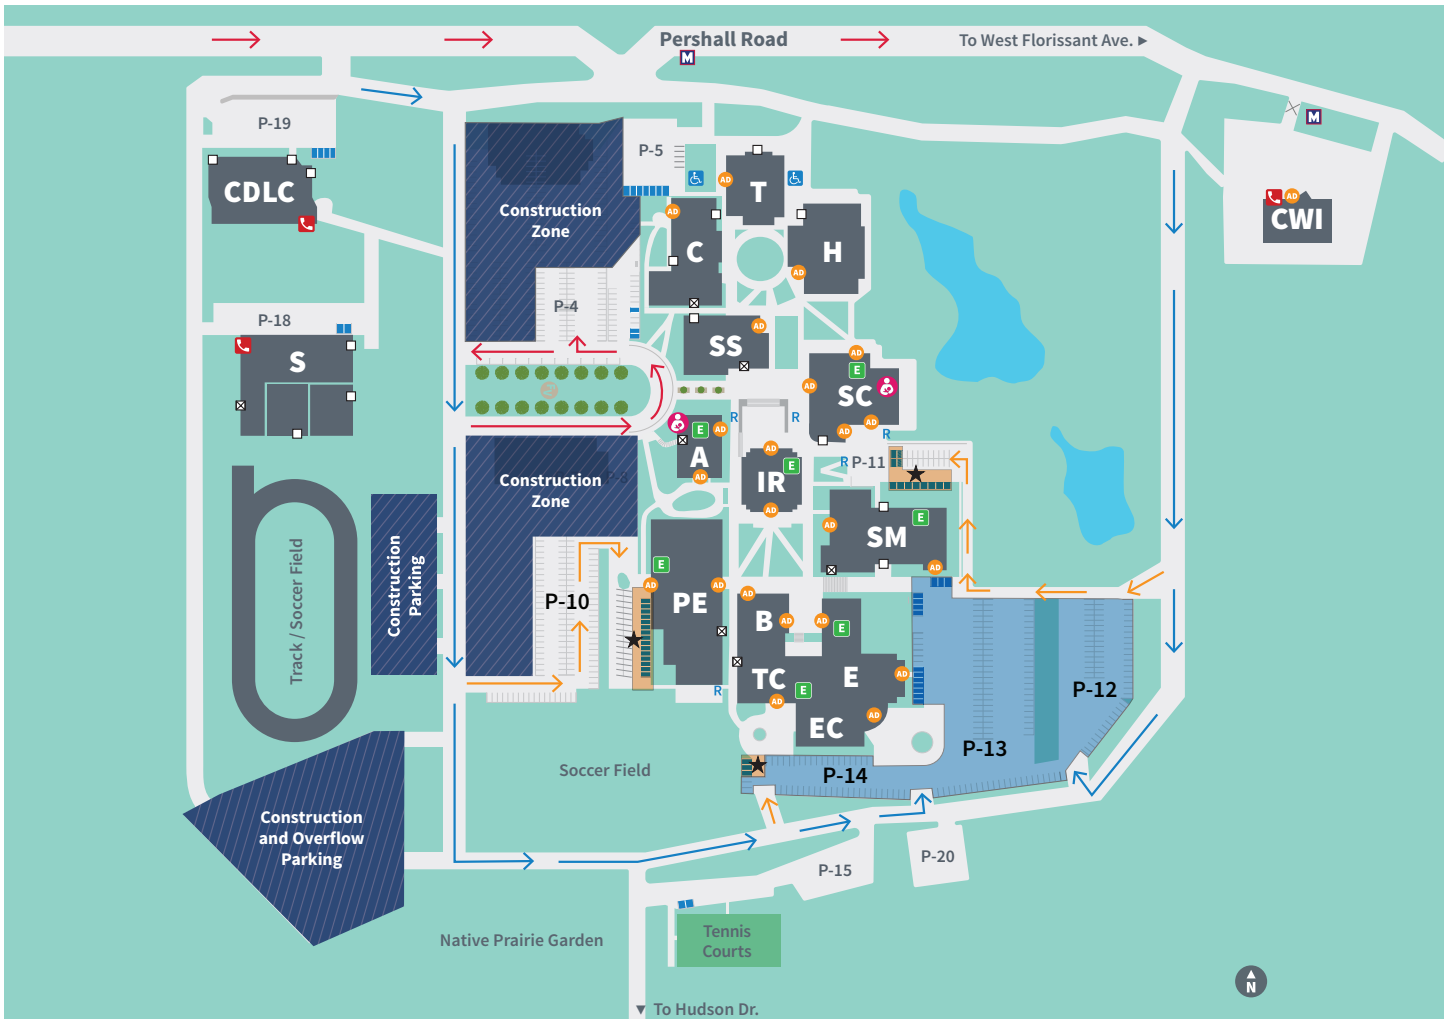

DEVELOPMENT DAY PARKING

Directory

A	Administration
B	Business
CWI	Center for Workforce Innovation
CDLC	Child Development Laboratory Center
C	Communications
EC	Emerson Center
E	Engineering
H	Humanities

IR	Instructional Resources
PE	Physical Education
S	Service
SM	Science-Mathematics
SS	Social Sciences
SC	Student Center
T	Theatre
TC	Training Center

- Accessible Parking Spot
- AD Automatic Door
- Non-Automatic Door
- X Non-Accessible Door
- R Ramp
- ♿ Ramp Accessible Route
- E Elevator
- ☎ Emergency Call Boxes
- M MetroBus Stop
- ♀ Lactation Room (A157 and SC257)
- Development Day Parking
- ★ Development Day Accessible Parking
- One-Way
- Route to Development Day Parking
- Route to Accessible Parking in P-10, 11 & 14

NOTE: STLCC Police will offer shuttle service for those needing extra assistance.